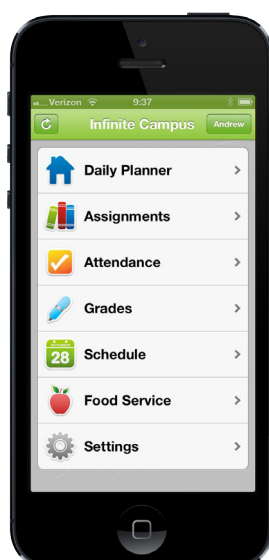

Campus Portal is a confidential and secure website that provides parents/guardians and students with real-time access to the following information to better understand, monitor, and participate in the educational process.

- Calendar
- Schedules
- Attendance
- Grades
- Assignments
- Assessment Scores
- Academic Planner
- Graduation Progress
- To Do Lists
- Reports
- Demographics
- District/School Notices

Here are a few things you will see:

Attendance

Access by Mobile App

Daily Planner

View today's schedule and assignments due for each class.

Assignments

Browse your assignments by specific class or due date.

Attendance

Review attendance events in summary and detail form.

Grades

Know your grades now. Forget about end-of-term report cards to know how you're doing.

Schedule

Check your schedule from anywhere, at any time.

Food Service

Not available through the mobile app at this time.